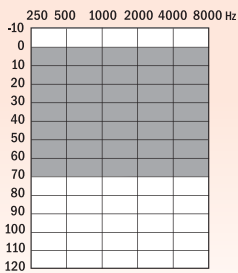

Receiver Type - M

Output/Gain (2cc) 109/40 dB