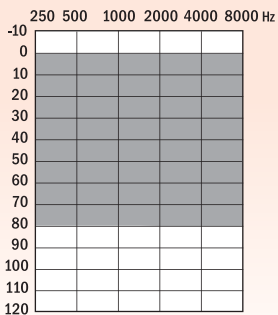

Output/Gain (2cc) 137 / 75 dB

— Power Slim Tube

Fitting Ranges - **Sound SHD 3-S312**

		3 - Economy
sound SHD 3-S312e	MRP (₹) per unit	27,500

Receiver Type - S

Output/Gain (2cc) 111 / 47 dB

Receiver Type - P