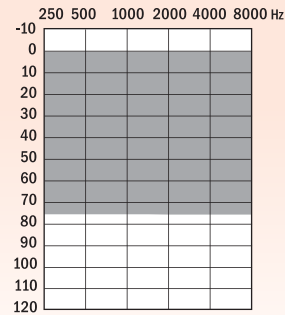

Slim Tube

Output/Gain (2cc) 126/58 dB