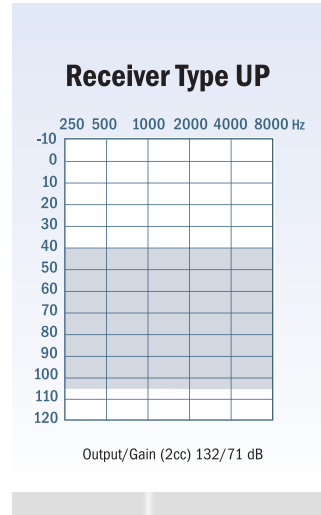

Performance Levels		9 - First	7 - Business	5 - Comfort	3 - Economy	1 - Lower Economy
AQ Sound ST R	MRP (₹) per unit	348,000	180,000	84,000	50,500	38,000
Sound ST R 312	MRP (₹) per unit	338,000	170,000	80,000	48,000	35,500