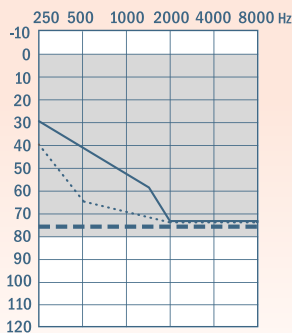

Receiver Type S

Output/Gain (2cc) 111/47 dB

Receiver Type M

Output/Gain (2cc) 114/51 dB

Receiver Type P

Output/Gain (2cc) 122/59 dB

Receiver Type UP

Output/Gain (2cc) 132/71 dB