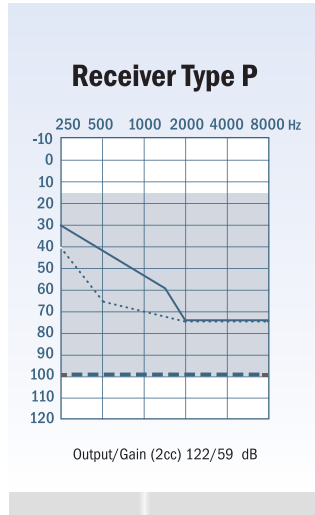

Performance Levels		9 - First	7 - Business	5 - Comfort	3 - Economy	1 - Lower Economy
AQ Sound ST R	MRP (₹) per unit	348,000	180,000	84,000	50,500	38,000
Sound ST R 312	MRP (₹) per unit	338,000	170,000	80,000	48,000	35,500