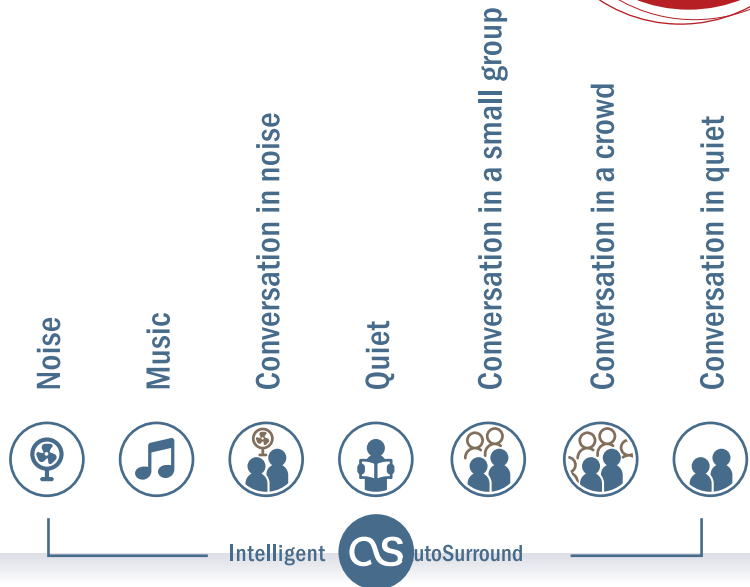

- Open Dome / Cap Dome
- - Vented Dome
- - - Power Dome / SlimTip

STRATOS

EXPLORE NEW GALAXIES
OF HEARING

The right level for every need

PERFORMANCE LEVELS

9

FIRST

For your clients who are **very social people**, appreciate **premium quality**, and spend time in **many different listening situations** with **a lot of background noise**.