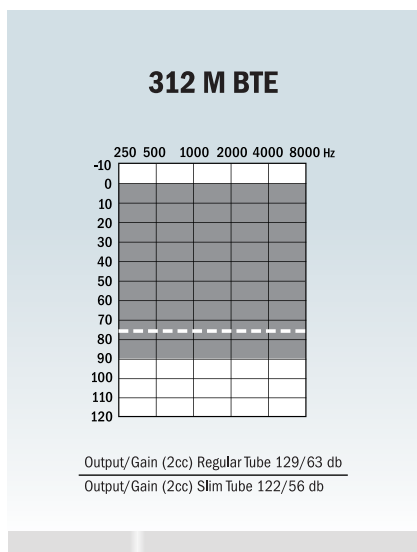

— Power Slim Tube
- - - Slim Tube (power dome)