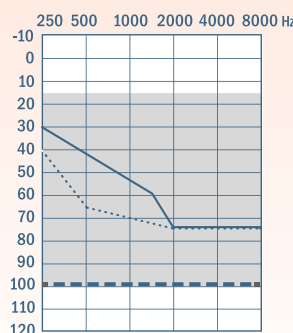

Receiver Type S

Output/Gain (2cc) 111/47 dB

Receiver Type M

Output/Gain (2cc) 114/51 dB

Receiver Type P

Output/Gain (2cc) 122/59 dB

Receiver Type UP

Output/Gain (2cc) 132/71 dB