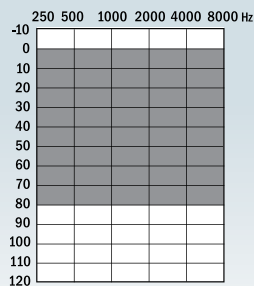

Products

flow+ 312 DirW

flow + 10

MRP (₹) per unit

24,200

Moderate

Output/Gain (2cc) 109/40 dB

Power