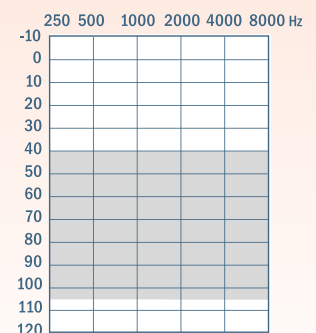

Receiver Type S

Output/Gain (2cc) 111/47 dB

Receiver Type M

Output/Gain (2cc) 114/51 dB

Receiver Type P

Output/Gain (2cc) 122/59 dB

Receiver Type UP

Output/Gain (2cc) 132/71 dB