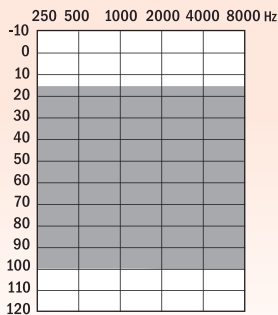

Output/Gain (2cc) 137 / 75 dB

— Power Slim Tube

Fitting Ranges - **Sound SHD 3-S312**

		3 - Economy
sound SHD 3-S312e	MRP (₹) per unit	27,500

Receiver Type - S

Output/Gain (2cc) 111 / 47 dB

Receiver Type - P