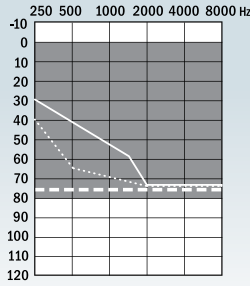

flow+ S312 RIC
 Push button
 Integrated telecoil
 Three receiver options
 Battery Size 312

Fitting Ranges flow+ RIC

Products

flow+ S312

MRP (₹) per unit

25,200

Standard

Output/Gain (2cc) 111/47 dB