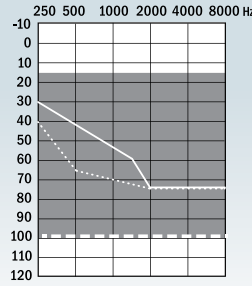

Power

Output/Gain (2cc) 124/57 dB