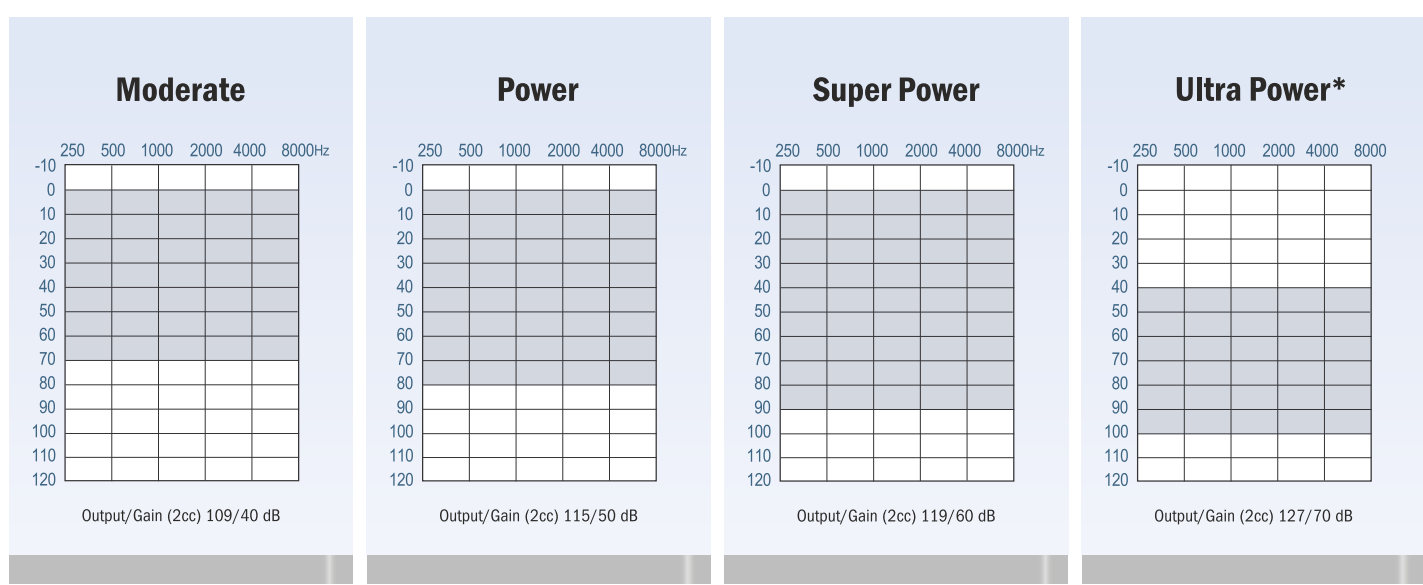

Products		9 - First	7 - Business	5 - Comfort	3 - Economy	1 - Lower Economy
jazz ST 10 / 312 / 312 Dir W	MRP (₹) per unit	338,000	170,000	80,000	46,500	34,000