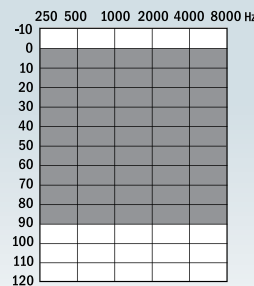

Super Power

Output/Gain (2cc) 119/60 dB