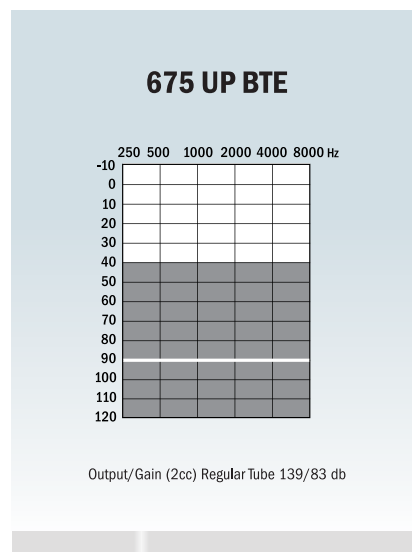

flow+ 312 M BTE
 Push button
 Integrated telecoil
 Earhook or slim tube
 Battery Size 312

flow+ 13 P BTE
 Push button
 and Volume control
 Integrated telecoil
 Earhook or slim tube
 Battery Size 13

flow+ 675 UP BTE
 Push button and
 Volume control
 Integrated telecoil
 Earhook or slim tube
 Battery Size 675

Fitting Ranges

flow+ 312 M BTE, 13 P BTE, 675 UP BTE

Products

flow+ 675 UP	flow+ 13 P	flow+ 312 M	MRP (₹) per unit	24,200
--------------	------------	-------------	------------------	--------

— Power Slim Tube
 - - - Slim Tube (power dome)