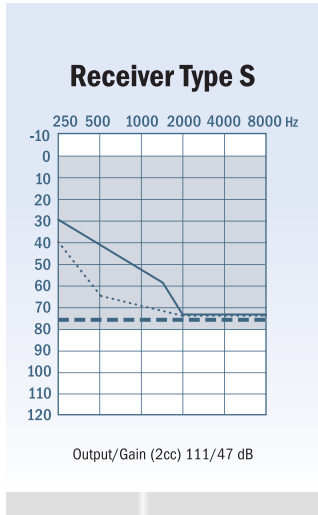

Performance Levels		9 - First	7 - Business	5 - Comfort	3 - Economy	1 - Lower Economy
AQ Sound ST R	MRP (₹) per unit	348,000	180,000	84,000	50,500	38,000
Sound ST R 312	MRP (₹) per unit	338,000	170,000	80,000	48,000	35,500