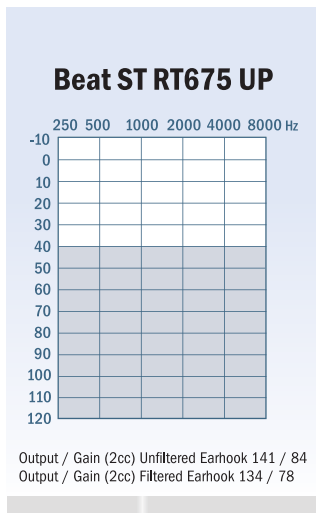

- Open Dome / Cap Dome
- - Vented Dome
- - - Power Dome / SlimTip

Fitting Ranges - beat ST RT675 UP AQ beat ST R

Performance Levels		9 - First	7 - Business	5 - Comfort	3 - Economy	1 - Lower Economy
AQ beat ST R	MRP (₹) per unit	348,000	180,000	84,000	50,500	38,000
beat ST RT675 UP	MRP (₹) per unit	338,000	170,000	80,000	46,500	34,000