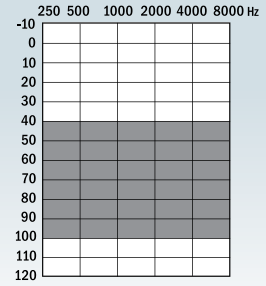

Super Power

Output/Gain (2cc) 125/62 dB

- Open Dome
- - Closed Dome
- - - Power Dome / SlimTip

Fitting Ranges flow+ ITE

flow+ 10
CIC
Battery Size 10

flow+ 312 Dir W
Mini Canal
Battery Size 312

Products

flow+ 312 DirW

flow + 10

MRP (₹) per unit

24,200