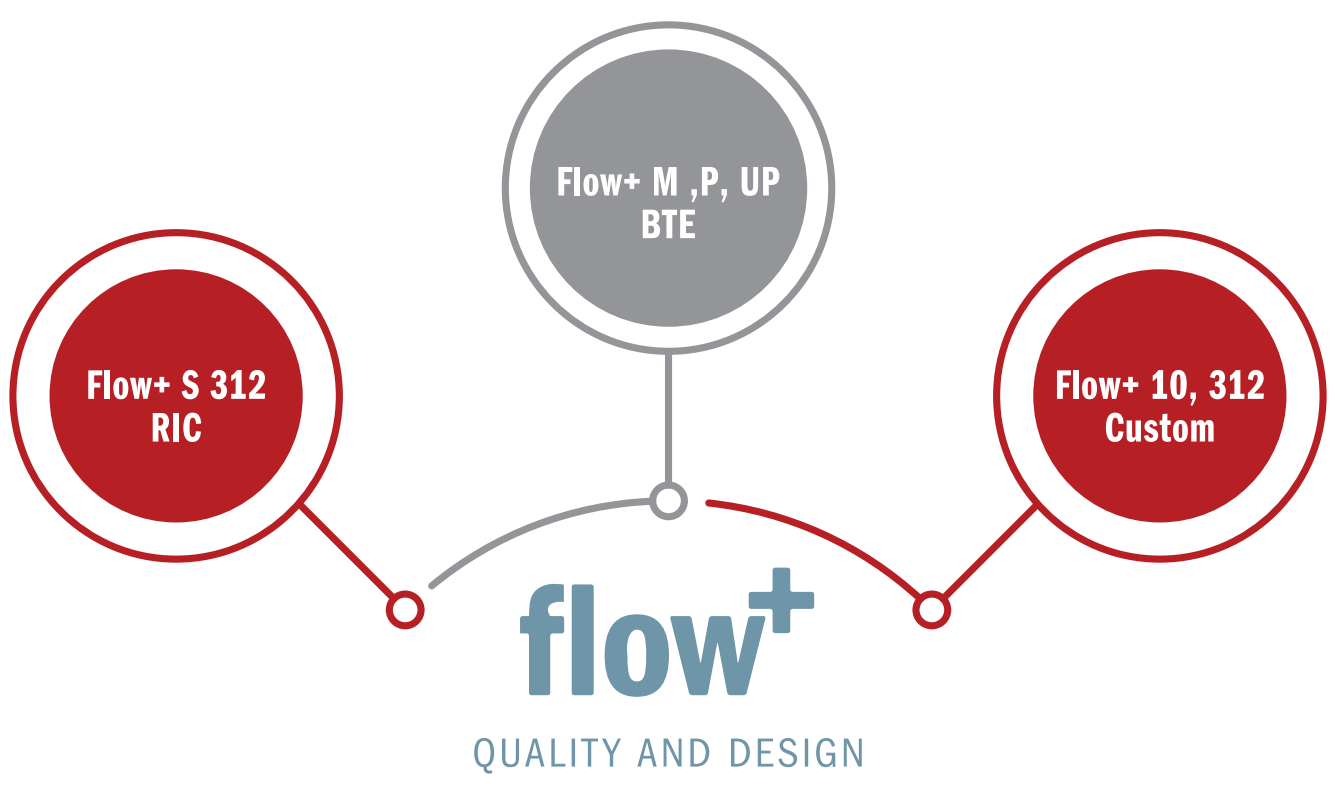

Hansaton Naming Structure