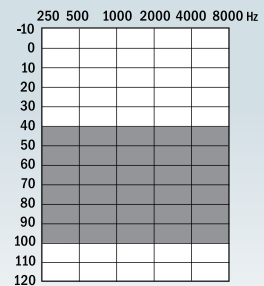

Ultra Power*

Output/Gain (2cc) 127/70 dB

*Only for flow+ 312 DirW