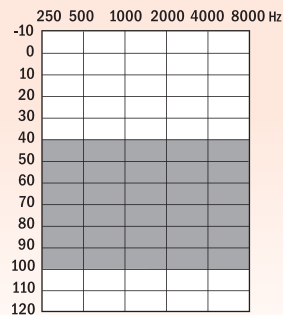

Receiver Type - SP

Output/Gain (2cc) 125 / 62 dB