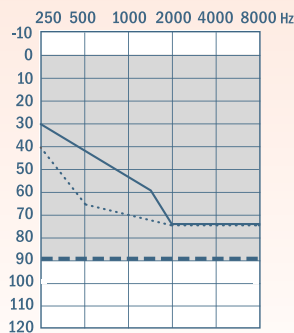

Receiver Type S

Output/Gain (2cc) 111/47 dB

Receiver Type M

Output/Gain (2cc) 114/51 dB

Receiver Type P

Output/Gain (2cc) 122/59 dB

Receiver Type UP

Output/Gain (2cc) 132/71 dB