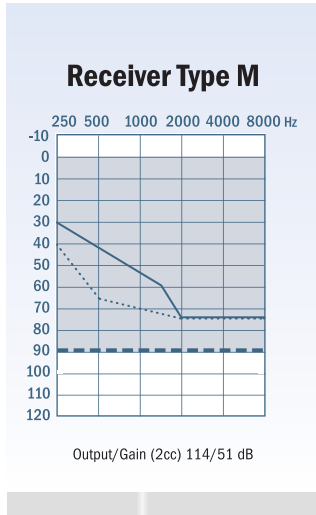

Performance Levels		9 - First	7 - Business	5 - Comfort	3 - Economy	1 - Lower Economy
AQ Sound ST R	MRP (₹) per unit	348,000	180,000	84,000	50,500	38,000
Sound ST R 312	MRP (₹) per unit	338,000	170,000	80,000	48,000	35,500