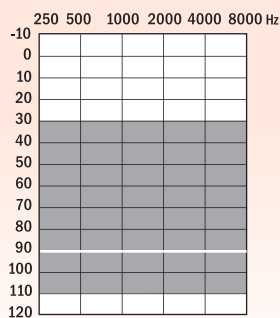

Fitting Ranges - **Beat SHD RS 675/13**

		9 - First	7 - Business	5 - Comfort	3 - Economy
Beat SHD RS 675 / 13	MRP (₹) per unit	131,500	79,000	38,000	27,500

Beat SHD RS 675

Output/Gain (2cc) 139 / 82 dB

Beat SHD 13