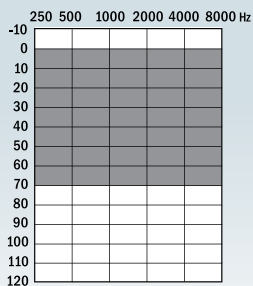

Products

flow+ 312 DirW

flow + 10

MRP (₹) per unit

24,200

Moderate

Output/Gain (2cc) 109/40 dB

Power