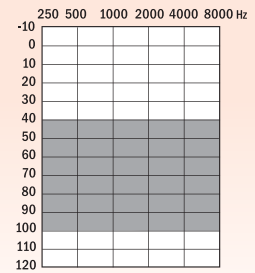

Output/Gain (2cc) 109/40 dB

Receiver Type - P

Output/Gain (2cc) 115/50 dB

Receiver Type - SP

Output/Gain (2cc) 119/60 dB

Receiver Type - UP*

Output/Gain (2cc) 127/70 dB

* Applicable only for jam SHD 3W 312 Dir