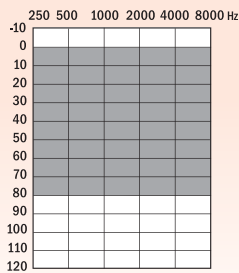

Receiver Type - P

Output/Gain (2cc) 115/50 dB