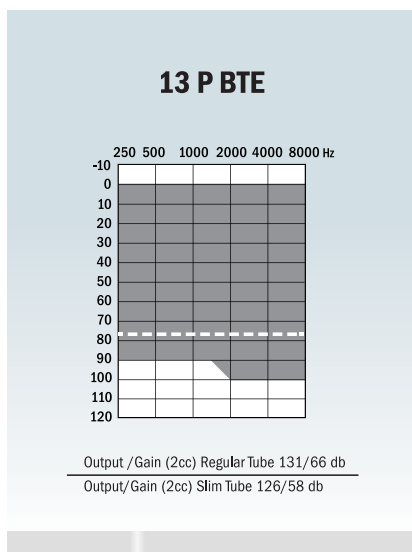

— Power Slim Tube
- - - Slim Tube (power dome)