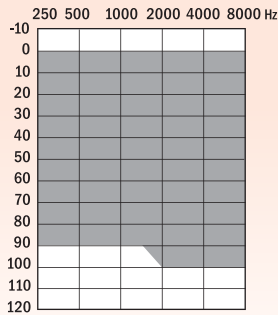

Regular Tube

Output/Gain (2cc) 131/66 dB