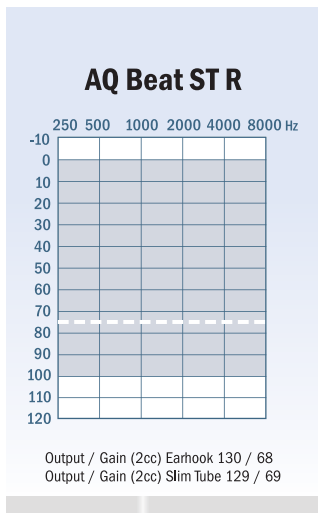

- Open Dome / Cap Dome
- - Vented Dome
- - - Power Dome / SlimTip

Fitting Ranges - beat ST RT675 UP AQ beat ST R

Performance Levels		9 - First	7 - Business	5 - Comfort	3 - Economy	1 - Lower Economy
AQ beat ST R	MRP (₹) per unit	348,000	180,000	84,000	50,500	38,000
beat ST RT675 UP	MRP (₹) per unit	338,000	170,000	80,000	46,500	34,000