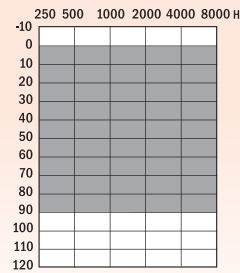

Receiver Type - SP

Output/Gain (2cc) 119/60 dB